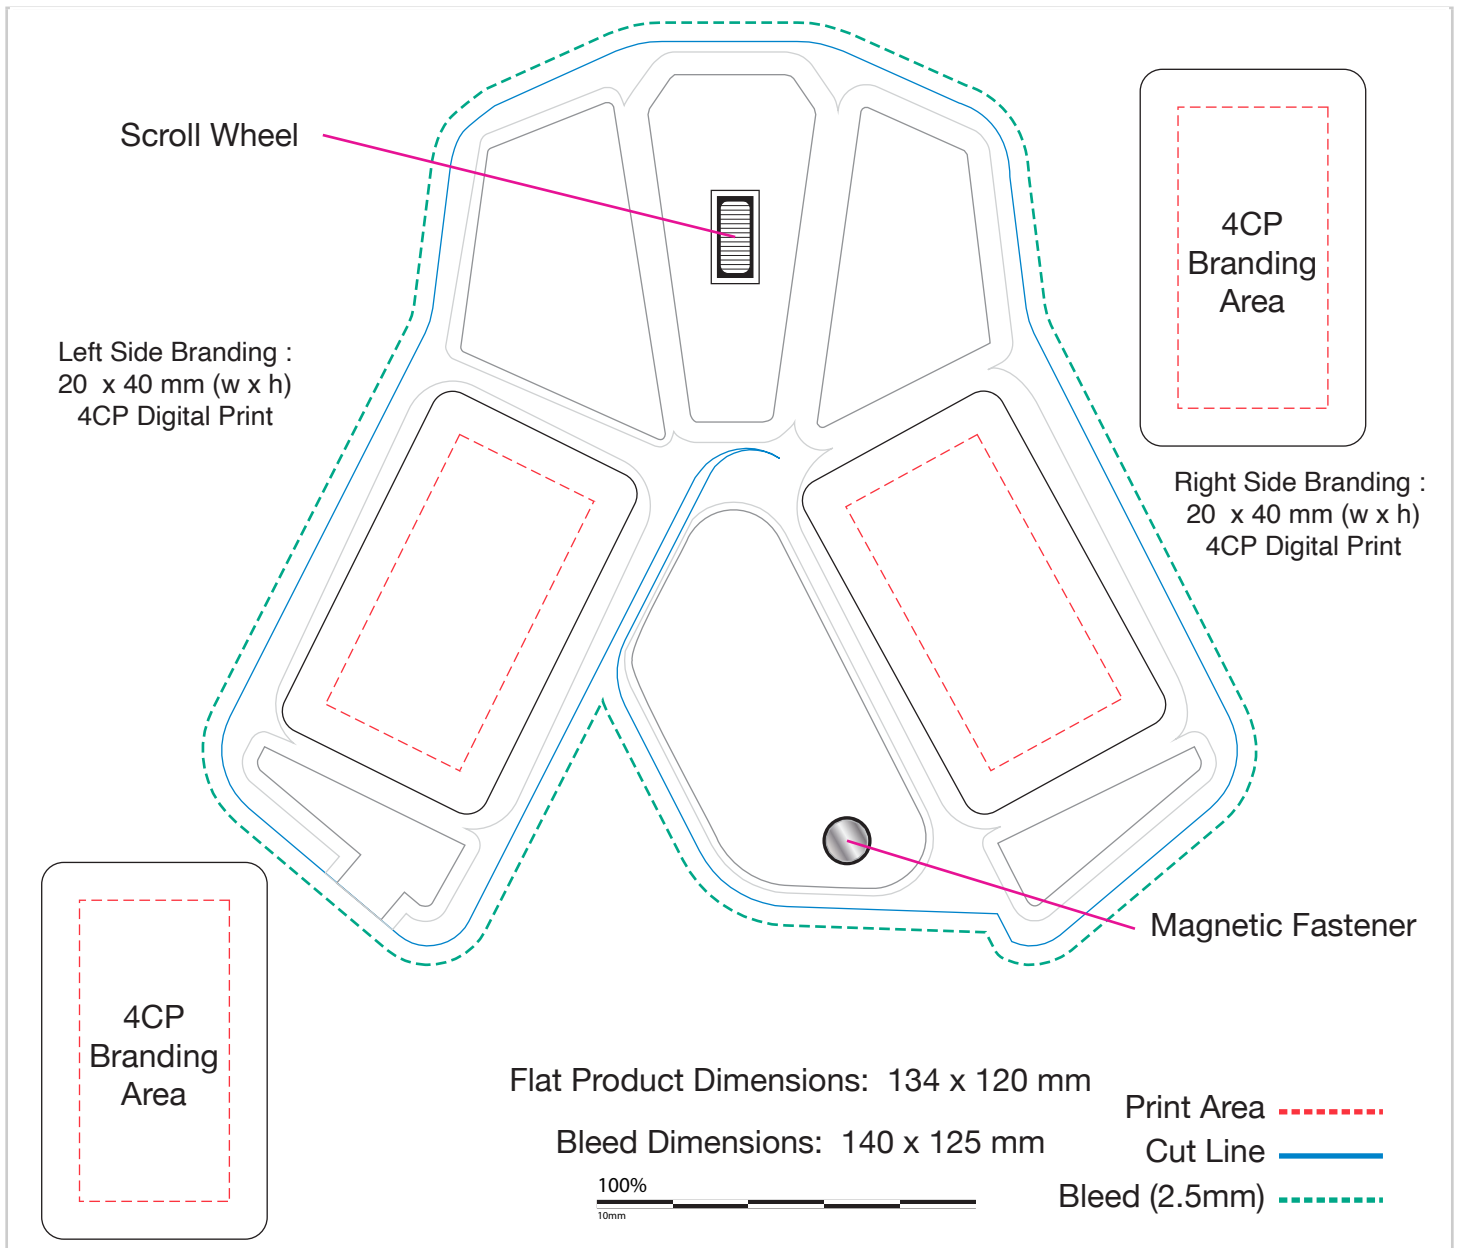

MO114

Stealth Foldable Wireless Mouse

Branding Options: 4CP Digital Print

Product Size: 134 x 120 x mm, (assembled), 134 x 120 x 18 mm (flat)

Colours: Product Colour: Standard Colours: Black, Blue, Green, Red, White, Yellow, Customised Colours: Any PMS colour

Please follow these artwork guidelines • Use and supply vector-based artwork • Illustrator compatible EPS or PDF with all fonts outlined • Indicate any necessary colour details with the correct PMS colour • All Pantone colours need to be supplied as Pantone Coated (PMS C) colours • All specifics need to be "embedded" in the file, i.e. no linked artwork should be provided • Bleed is crucial when printing edge to edge. Artwork must extend beyond the finished and trim size dimensions.