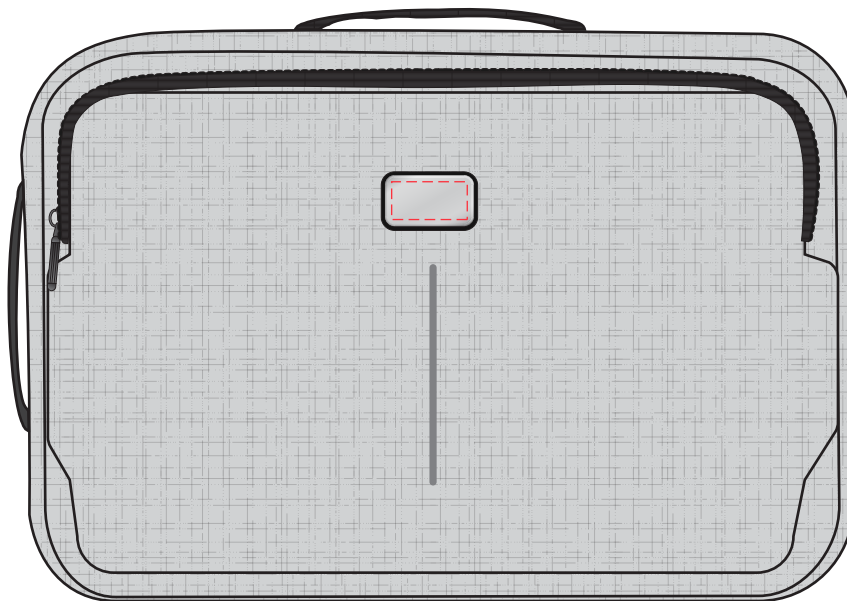

**BC174s**

**Specter Hybrid Computer Bag (Stock)**

**Branding Options:** Laser Engrave, 4CP Epoxy Dome, 4CP Digital Print  
**Product Size:** 440 x 300 x 105 mm

**Colours:** Product Colour: Graphite

Size: 440 x 300 x 105 mm

Aluminium Plate  
Size: 46.5 x 26.5 mm

**4CP Print**  
**Text Safe Area 40 x 20mm**

Aluminium Plate  
Size: 46.5 x 26.5 mm

**Laser Engrave**  
**Text Safe Area 40 x 20mm**

Epoxy Doming Sticker  
size: 46.5 x 26.5 mm