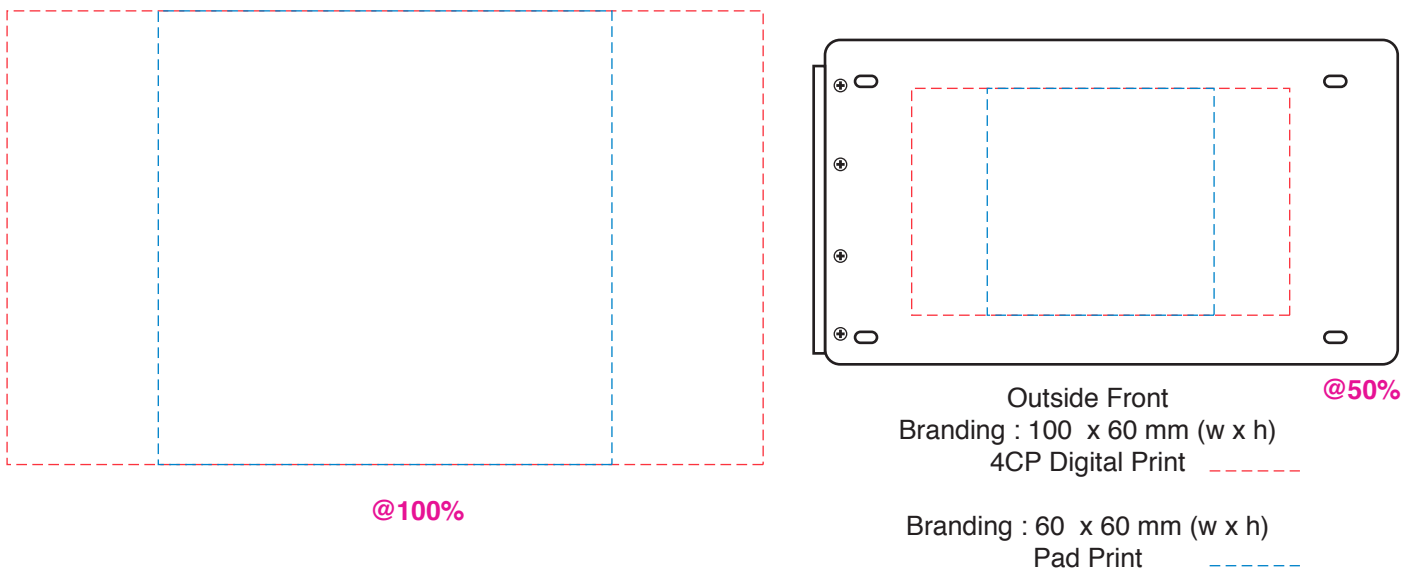

AR993

Zeus Foldable Bluetooth Keyboard

Print Process: Pad Print, 4CP Digital Print

Product Size: 150 x 85 x 10 mm (closed), 313 x 85 x 7.5 mm (open)

Colours: Product Colour: Black, White

Please follow these artwork guidelines: • Use and supply vector-based artwork • Illustrator compatible EPS or PDF with all fonts outlined • Indicate any critical colour details with the correct PMS colour • All Pantone colours need to be supplied as Pantone Coated (PMS C) colours • All details need to be “embedded” in the file, i.e. no linked artwork should be provided • Bleed is crucial when printing edge to edge. Artwork must extend beyond the finished and trim size dimensions.