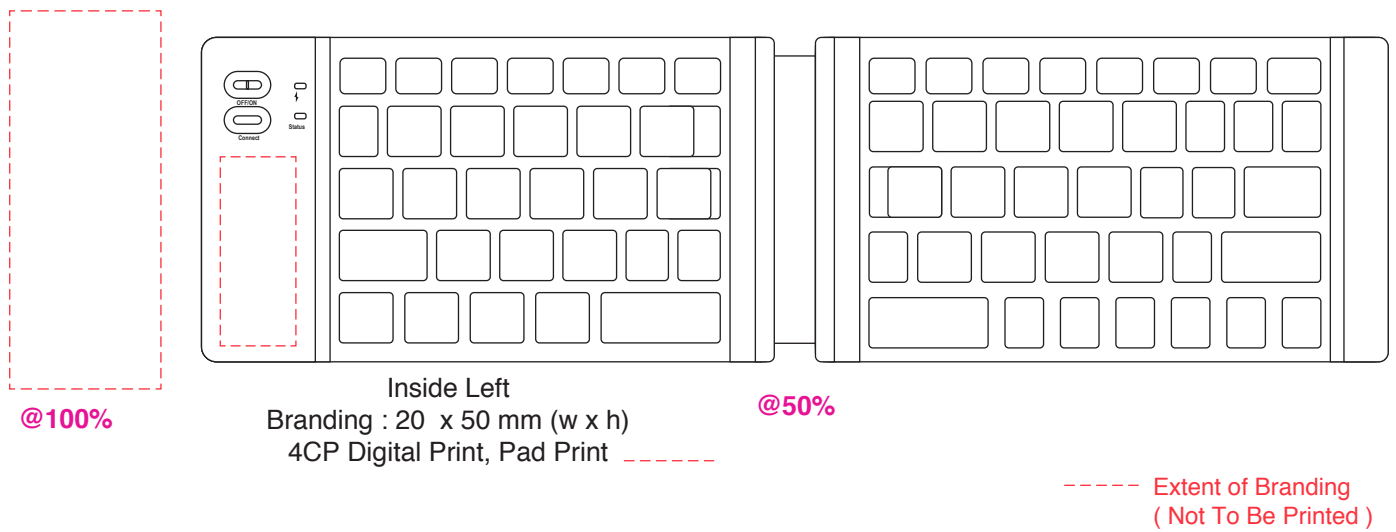

AR993

Zeus Foldable Bluetooth Keyboard

Print Process: Pad Print, 4CP Digital Print

Product Size: 150 x 85 x 10 mm (closed), 313 x 85 x 7.5 mm (open)

Colours: Product Colour: Black, White

Please follow these artwork guidelines: • Use and supply vector-based artwork • Illustrator compatible EPS or PDF with all fonts outlined • Indicate any critical colour details with the correct PMS colour • All Pantone colours need to be supplied as Pantone Coated (PMS C) colours • All details need to be “embedded” in the file, i.e. no linked artwork should be provided • Bleed is crucial when printing edge to edge. Artwork must extend beyond the finished and trim size dimensions.