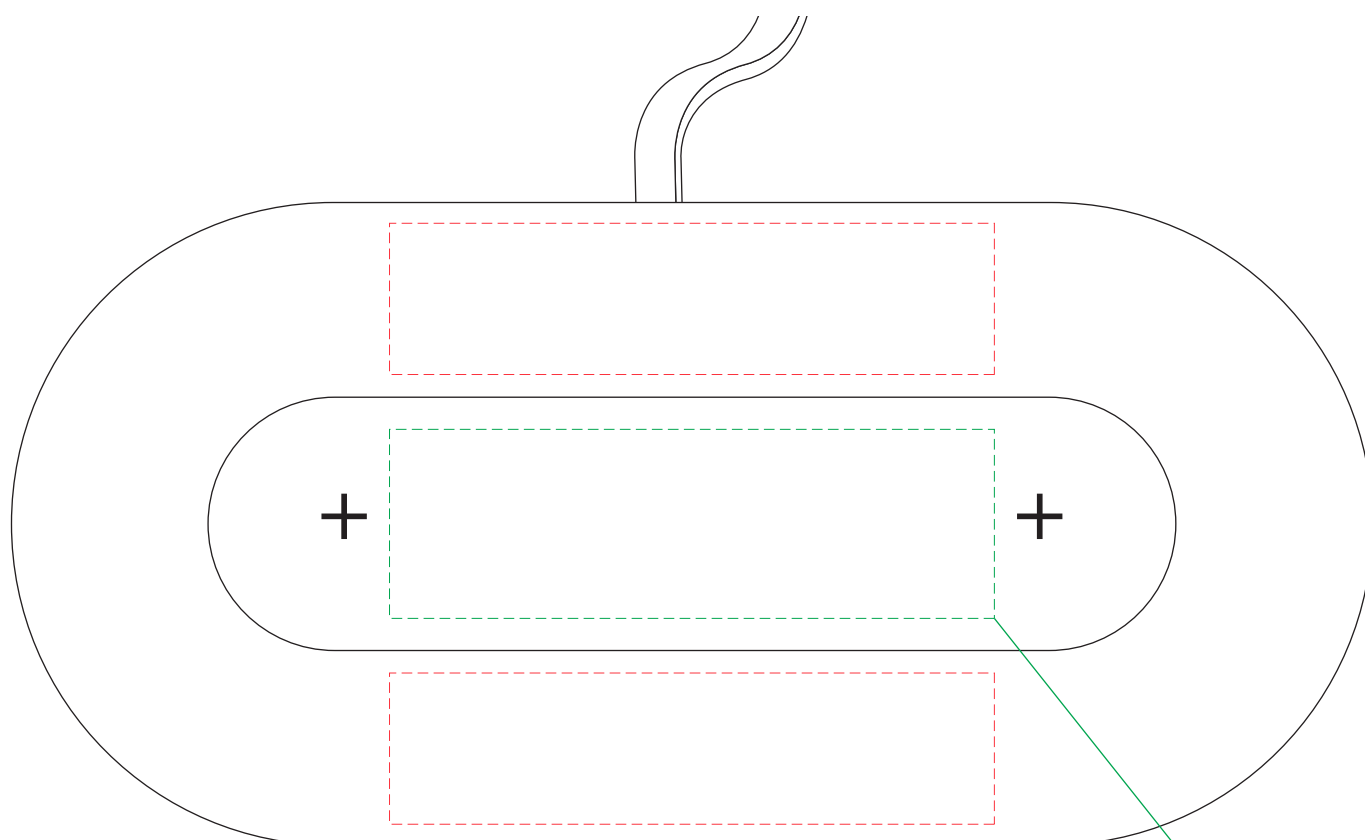

AR968

Power Slim Double Fast Wireless Charger

Print Process: Pad Print, 4CP Digital Print

Product Size: 180 x 85 x 10 mm

Colours: Product Colour: Black, White

Front

Top Print : 80 x 20 mm
4CP Direct Digital Print or Pad Print

Centre Print : 80 x 25 mm
Pad Print - (Centre - 1 Col Only)

Bottom Print : 80 x 20 mm
4CP Direct Digital Print or Pad Print

Pad Print Only
1 Colour Only

100%

10mm

Please follow these artwork guidelines: • Use and supply vector-based artwork • Illustrator compatible EPS or PDF with all fonts outlined • Indicate any critical colour details with the correct PMS colour • All Pantone colours need to be supplied as Pantone Coated (PMS C) colours • All details need to be “embedded” in the file, i.e. no linked artwork should be provided • Bleed is crucial when printing edge to edge. Artwork must extend beyond the finished and trim size dimensions.