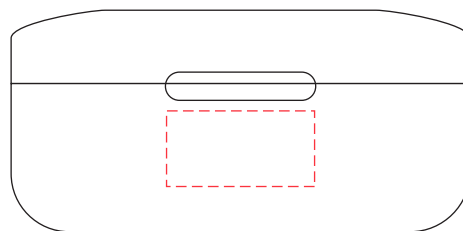

AR960

Rapid True Wireless Stereo Earphones

Print Process: Pad Print, 4CP Digital Print

Product Size: 12.2 x 12 x 12.5 mm (ear buds), 62 x 41 x 32.5 mm (Charge Case)

Colours: Product Colour: Black, White

Top
Print : 30 x 15 mm
4CP Direct Digital Print
Pad Print

Front
Print : 20 x 10 mm
4CP Direct Digital Print
Pad Print

Please follow these artwork guidelines: • Use and supply vector-based artwork • Illustrator compatible EPS or PDF with all fonts outlined • Indicate any critical colour details with the correct PMS colour • All Pantone colours need to be supplied as Pantone Coated (PMS C) colours • All details need to be “embedded” in the file, i.e. no linked artwork should be provided • Bleed is crucial when printing edge to edge. Artwork must extend beyond the finished and trim size dimensions.