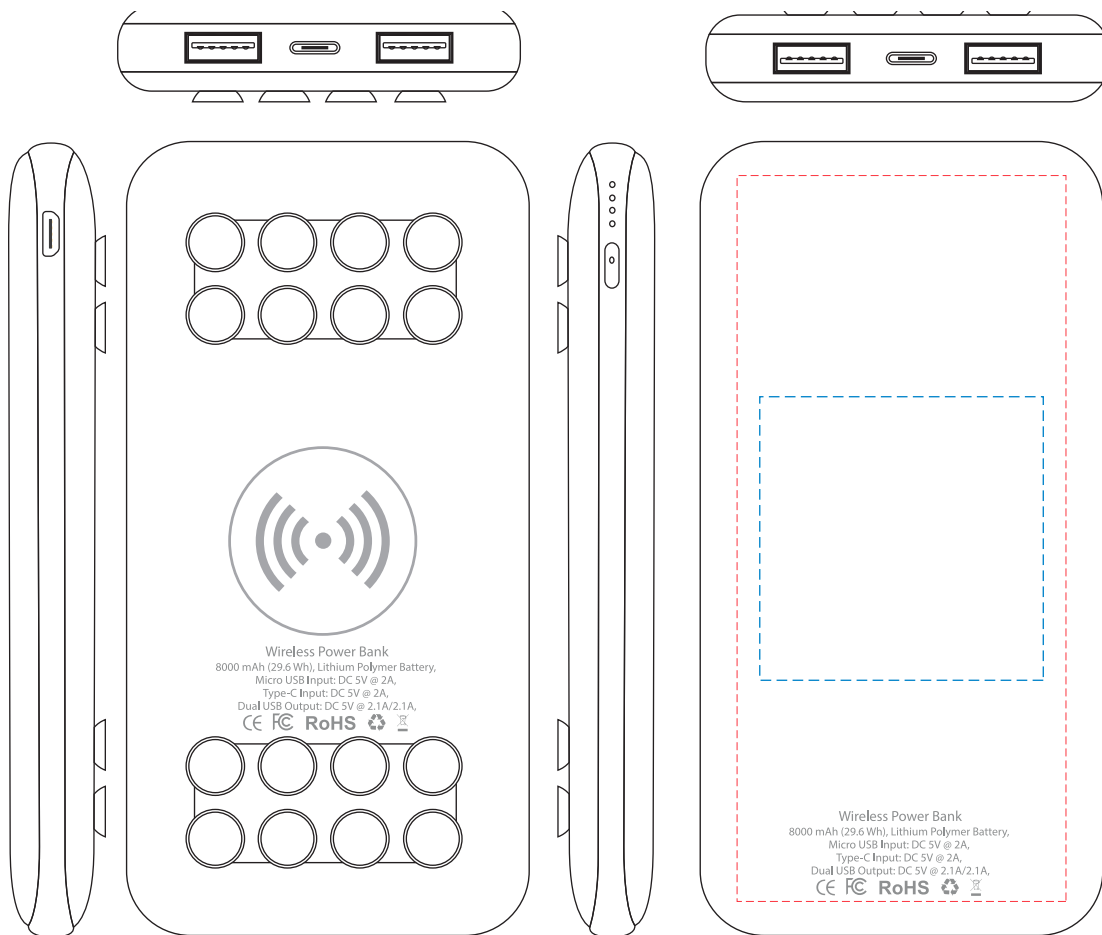

AR861L

Harwick Light-up Wireless Power Bank - 8000 mAh

Branding Options: Pad Print, 4CP Digital Print, Engraved Light-up Logo

Product Size: 140 x 71 x 17 mm

Colour: Product Colour: Black

Front

Rear

Branding: 58 x 128 mm
 4CP Direct Digital Print
 Pad Print

Rear

Branding: 50 x 50mm
 Engraved light-Up

----- Extent of Print Area(s)
 (Not To Be Printed)

Please follow these artwork guidelines • Use and supply vector-based artwork • Illustrator compatible EPS or PDF with all fonts outlined • Indicate any necessary colour details with the correct PMS colour • All Pantone colours need to be supplied as Pantone Coated (PMS C) colours • All specifics need to be "embedded" in the file, i.e. no linked artwork should be provided • Bleed is crucial when printing edge to edge. Artwork must extend beyond the finished and trim size dimensions.