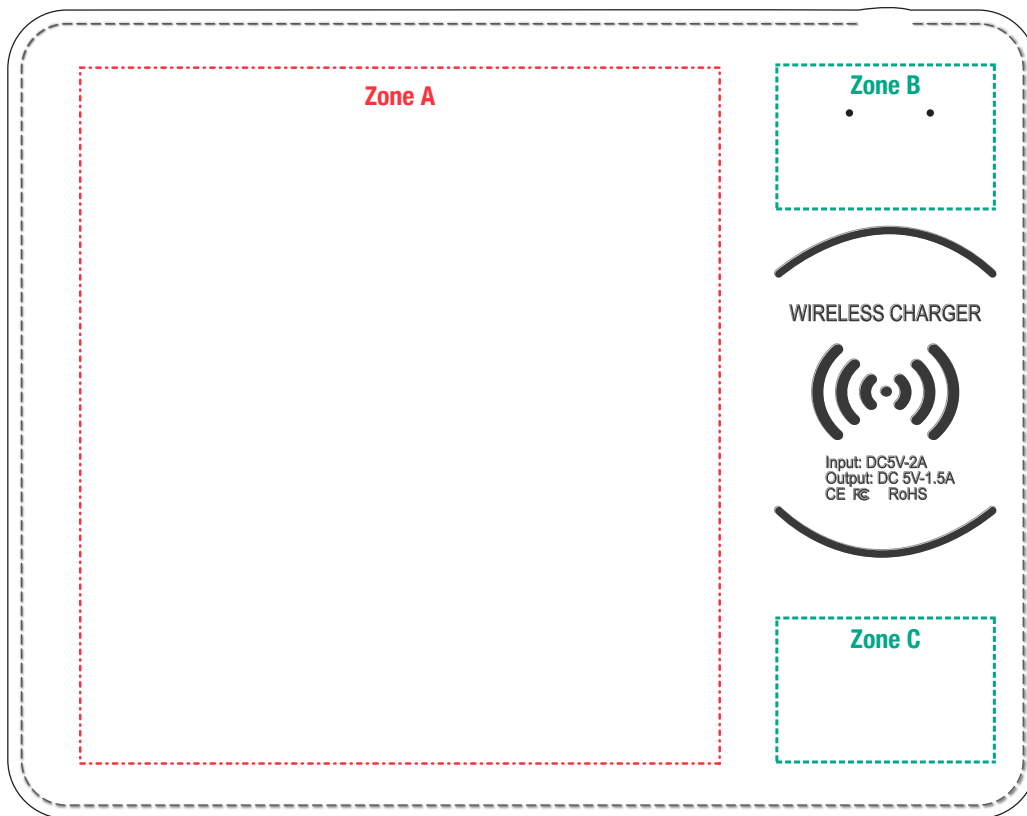

AR839

Cygnus Fast 10w Wireless Charging Mouse Pad

Branding Options: Pad Print, 4CP Digital Print
Product Size: 280 x 220 x 4 mm

Colours: Product Colour: Black, Tan

Within Zone A
 Print Area Size: 60 x 60 mm
 4CP Digital

Within Zone B
 Print Area Size: 60 x 40 mm
 4CP Digital

Within Zone C
 Print Area Size: 60 x 40 mm
 4CP Digital

----- Extent of Print Area(s)
 (Not To Be Printed)

50%

10mm

Please follow these artwork guidelines • Use and supply vector-based artwork • Illustrator compatible EPS or PDF with all fonts outlined • Indicate any necessary colour details with the correct PMS colour • All Pantone colours need to be supplied as Pantone Coated (PMS C) colours • All specifics need to be "embedded" in the file, i.e. no linked artwork should be provided • Bleed is crucial when printing edge to edge. Artwork must extend beyond the finished and trim size dimensions.