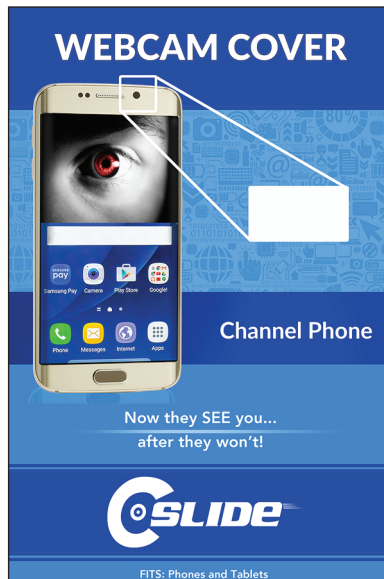

**AR725I**

**WebCam Cover Channel Phone**

**Branding Options:** 4CP Digital Print

**Product Size:** 17 x 8.5 x 1.5 mm

**Colour:** Product Colour: Black, White

Front  
 Print : 7 x 5.8 mm  
 4Cp Direct Digital Print

Black Plastic Body

Enlarged 200%

BLISTER PRINT EXCLUSION (FRONT ONLY)

PRINT EXCLUSION : 26.6 X 14.7 MM

**1**  
 Peel Backing

**2**  
 Attach Cover

**3**  
 Slide to CLOSE

**4**  
 Slide to OPEN

## WebCam Cover Channel Phone

**Branding Options:** 4CP Digital Print

**Product Size:** 17 x 8.5 x 1.5 mm

**Colour:** Product Colour: Black, White

The advertisement features a gold Samsung smartphone with a white web camera cover. The cover is shown in two states: one where it is on the phone, and a callout showing the cover itself. The phone's screen displays a red eye graphic and various app icons. The background is blue with a pattern of white icons and binary code. The text 'WEBCAM COVER' is at the top, 'Channel Phone' is on the right, and the slogan 'Now they SEE you... after they won't!' is at the bottom. The 'SLIDE' logo is at the bottom, and 'FITS: Phones and Tablets' is at the very bottom.