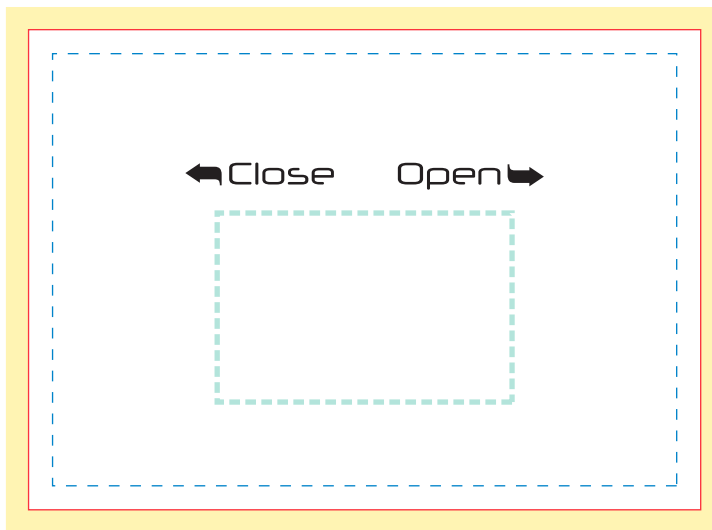

Channel Phone

© SolPals, LLC 2010 - 2014

**AR725I**

**WebCam Cover Channel Phone**

**Branding Options:** 4CP Digital Print

**Product Size:** 17 x 8.5 x 1.5 mm

**Colour:** Product Colour: Black, White

Custom Backing Card Front  
 Size : 101.6 x 152.4 mm  
 4CP Print

Custom Backing Card Rear  
 Size : 101.6 x 152.4 mm  
 4CP Print

- - - Safe Area
- Trim Line
- █ Bleed (3mm)
- - - - Blister Position (non-printing)

Please follow these artwork guidelines • Use and supply vector-based artwork • Illustrator compatible EPS or PDF with all fonts outlined • Indicate any necessary colour details with the correct PMS colour • All Pantone colours need to be supplied as Pantone Coated (PMS C) colours • All specifics need to be "embedded" in the file, i.e. no linked artwork should be provided • Bleed is crucial when printing edge to edge. Artwork must extend beyond the finished and trim size dimensions.

**AR725I**

**WebCam Cover Channel Phone**

**Branding Options:** 4CP Digital Print

**Product Size:** 17 x 8.5 x 1.5 mm

**Colour:** Product Colour: Black, White

Backing Card Front  
 Card Print : 88.9 x 63.5 mm  
 4 CP Print