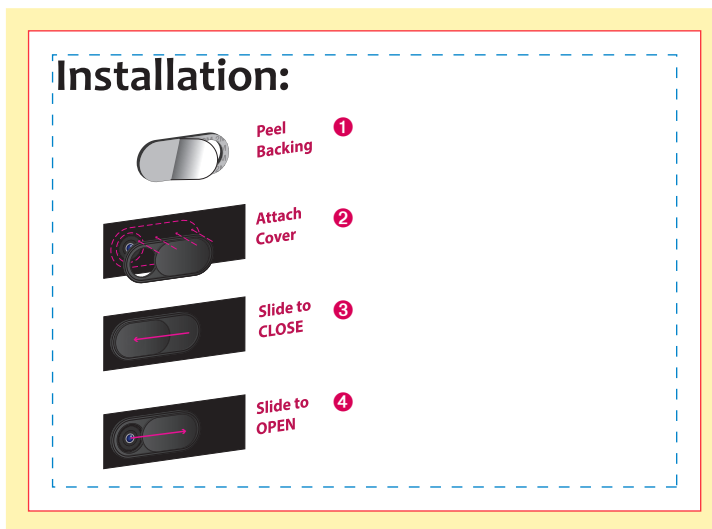

**AR725I**

**WebCam Cover Channel Phone**

**Branding Options:** 4CP Digital Print

**Product Size:** 17 x 8.5 x 1.5 mm

**Colour:** Product Colour: Black, White

Backing Card Front  
 Card Print : 88.9 x 63.5 mm  
 4 CP Print

Bleed of 3mm Shown

- Safe Area
- Trim Line
- Bleed (3mm)
- Blister Position (non-printing)

Backing Card Rear  
 Card Print : 88.9 x 63.5 mm  
 4 CP Print

Bleed of 3mm Shown

Please follow these artwork guidelines • Use and supply vector-based artwork • Illustrator compatible EPS or PDF with all fonts outlined • Indicate any necessary colour details with the correct PMS colour • All Pantone colours need to be supplied as Pantone Coated (PMS C) colours • All specifics need to be "embedded" in the file, i.e. no linked artwork should be provided • Bleed is crucial when printing edge to edge. Artwork must extend beyond the finished and trim size dimensions.