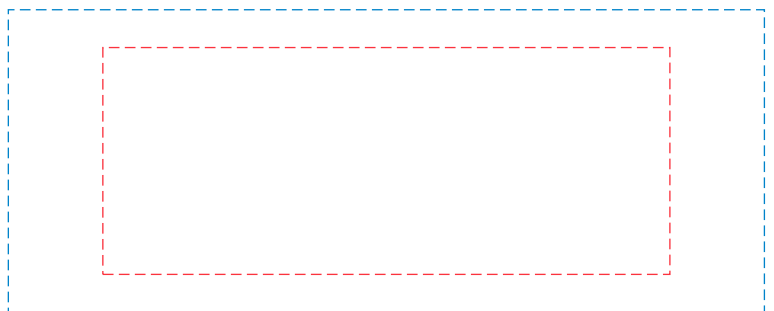

AR584

Snap Universal Bluetooth Keyboard

Print Process: Pad Print, 4CP Digital Print

Product Size: 238 x 55 x 18.5 mm

Colours: Product Colour: Black, Grey, White

Front Stand (Open View)
 Print : 80 x 20 mm
 Pad Print

Front Stand (Open View)
 Print Area @ 100%

Rear Stand (Outside View)
 Print Area @ 100%

Rear Stand (Outside View)
 Print Area : 100 x 40 mm
 4CP Direct Digital Print

Print Area 80 x 30 mm
 Pad Print

Please follow these artwork guidelines: • Use and supply vector-based artwork • Illustrator compatible EPS or PDF with all fonts outlined • Indicate any critical colour details with the correct PMS colour • All Pantone colours need to be supplied as Pantone Coated (PMS C) colours • All details need to be “embedded” in the file, i.e. no linked artwork should be provided • Bleed is crucial when printing edge to edge. Artwork must extend beyond the finished and trim size dimensions.