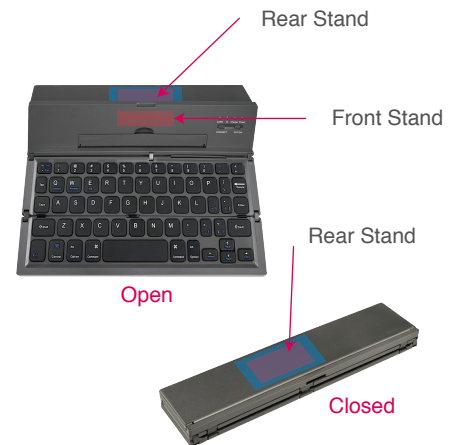

AR584

Snap Universal Bluetooth Keyboard

Print Process: Pad Print, 4CP Digital Print

Product Size: 238 x 55 x 18.5 mm

Colours: Product Colour: Black, Grey, White

Front Stand (Open View)
 Print : 80 x 20 mm
 Pad Print

Front Stand (Open View)
 Print Area @ 100%

Rear Stand (Outside View)
 Print Area @ 100%

Rear Stand (Outside View)
 Print Area : 100 x 40 mm
 4CP Direct Digital Print

Print Area 80 x 30 mm
 Pad Print

Please follow these artwork guidelines: • Use and supply vector-based artwork • Illustrator compatible EPS or PDF with all fonts outlined • Indicate any critical colour details with the correct PMS colour • All Pantone colours need to be supplied as Pantone Coated (PMS C) colours • All details need to be “embedded” in the file, i.e. no linked artwork should be provided • Bleed is crucial when printing edge to edge. Artwork must extend beyond the finished and trim size dimensions.