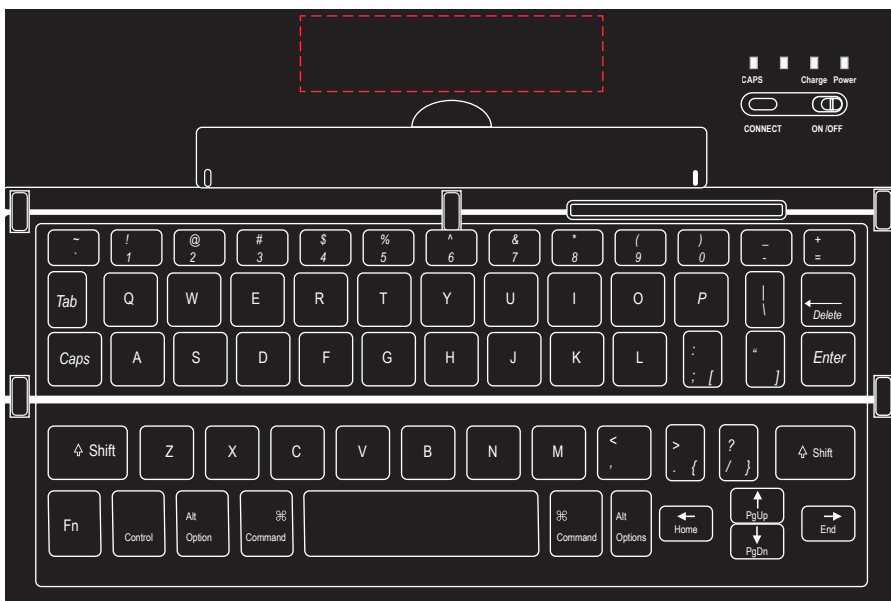

AR584

Snap Universal Bluetooth Keyboard

Print Process: Pad Print, 4CP Digital Print

Product Size: 238 x 55 x 18.5 mm

Colours: Product Colour: Black, Grey, White

Front Stand (Open View)
 Print : 80 x 20 mm
 Pad Print

Front Stand (Open View)
 Print Area @ 100%

Rear Stand (Outside View)
 Print Area @ 100%

Rear Stand (Outside View)
 Print Area : 100 x 40 mm
 4CP Direct Digital Print

Print Area 80 x 30 mm
 Pad Print

Please follow these artwork guidelines: • Use and supply vector-based artwork • Illustrator compatible EPS or PDF with all fonts outlined • Indicate any critical colour details with the correct PMS colour • All Pantone colours need to be supplied as Pantone Coated (PMS C) colours • All details need to be “embedded” in the file, i.e. no linked artwork should be provided • Bleed is crucial when printing edge to edge. Artwork must extend beyond the finished and trim size dimensions.