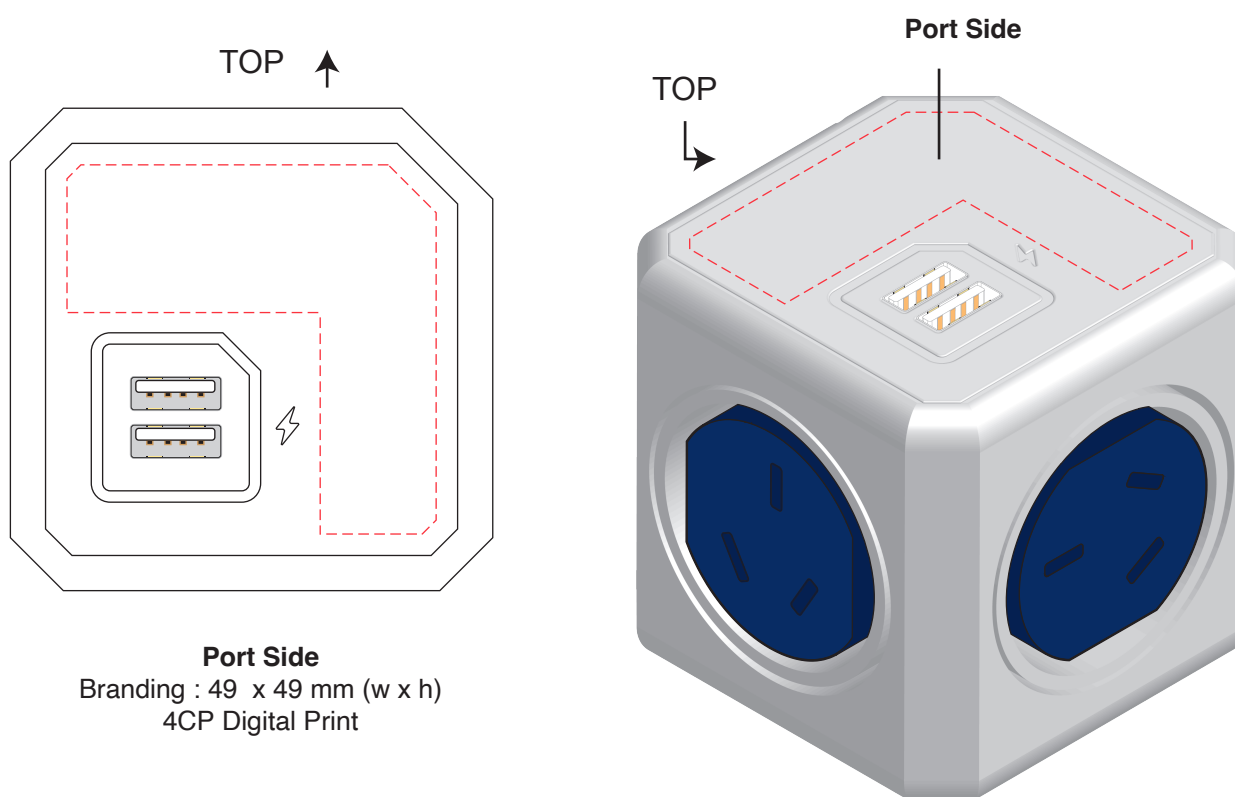

AR1314s

PowerCube Extended Duo (USB 2A)

Branding Options: 4CP Digital Print

Product Size: 63 x 63 x 90 mm

Colours: Product Colour: Black/Grey, White/Blue, White/Green, White/Grey, White/Red, White/White

----- Extent of Branding
(Not To Be Printed)

Please follow these artwork guidelines • Use and supply vector-based artwork • Illustrator compatible EPS or PDF with all fonts outlined • Indicate any necessary colour details with the correct PMS colour • All Pantone colours need to be supplied as Pantone Coated (PMS C) colours • All specifics need to be "embedded" in the file, i.e. no linked artwork should be provided • Bleed is crucial when printing edge to edge. Artwork must extend beyond the finished and trim size dimensions.

AR1314s

PowerCube Extended Duo (USB 2A)

Branding Options: 4CP Digital Print

Product Size: 63 x 63 x 90 mm

Colours: Product Colour: Black/Grey, White/Blue, White/Green, White/Grey, White/Red, White/White

Please follow these artwork guidelines • Use and supply vector-based artwork • Illustrator compatible EPS or PDF with all fonts outlined • Indicate any necessary colour details with the correct PMS colour • All Pantone colours need to be supplied as Pantone Coated (PMS C) colours • All specifics need to be "embedded" in the file, i.e. no linked artwork should be provided • Bleed is crucial when printing edge to edge. Artwork must extend beyond the finished and trim size dimensions.