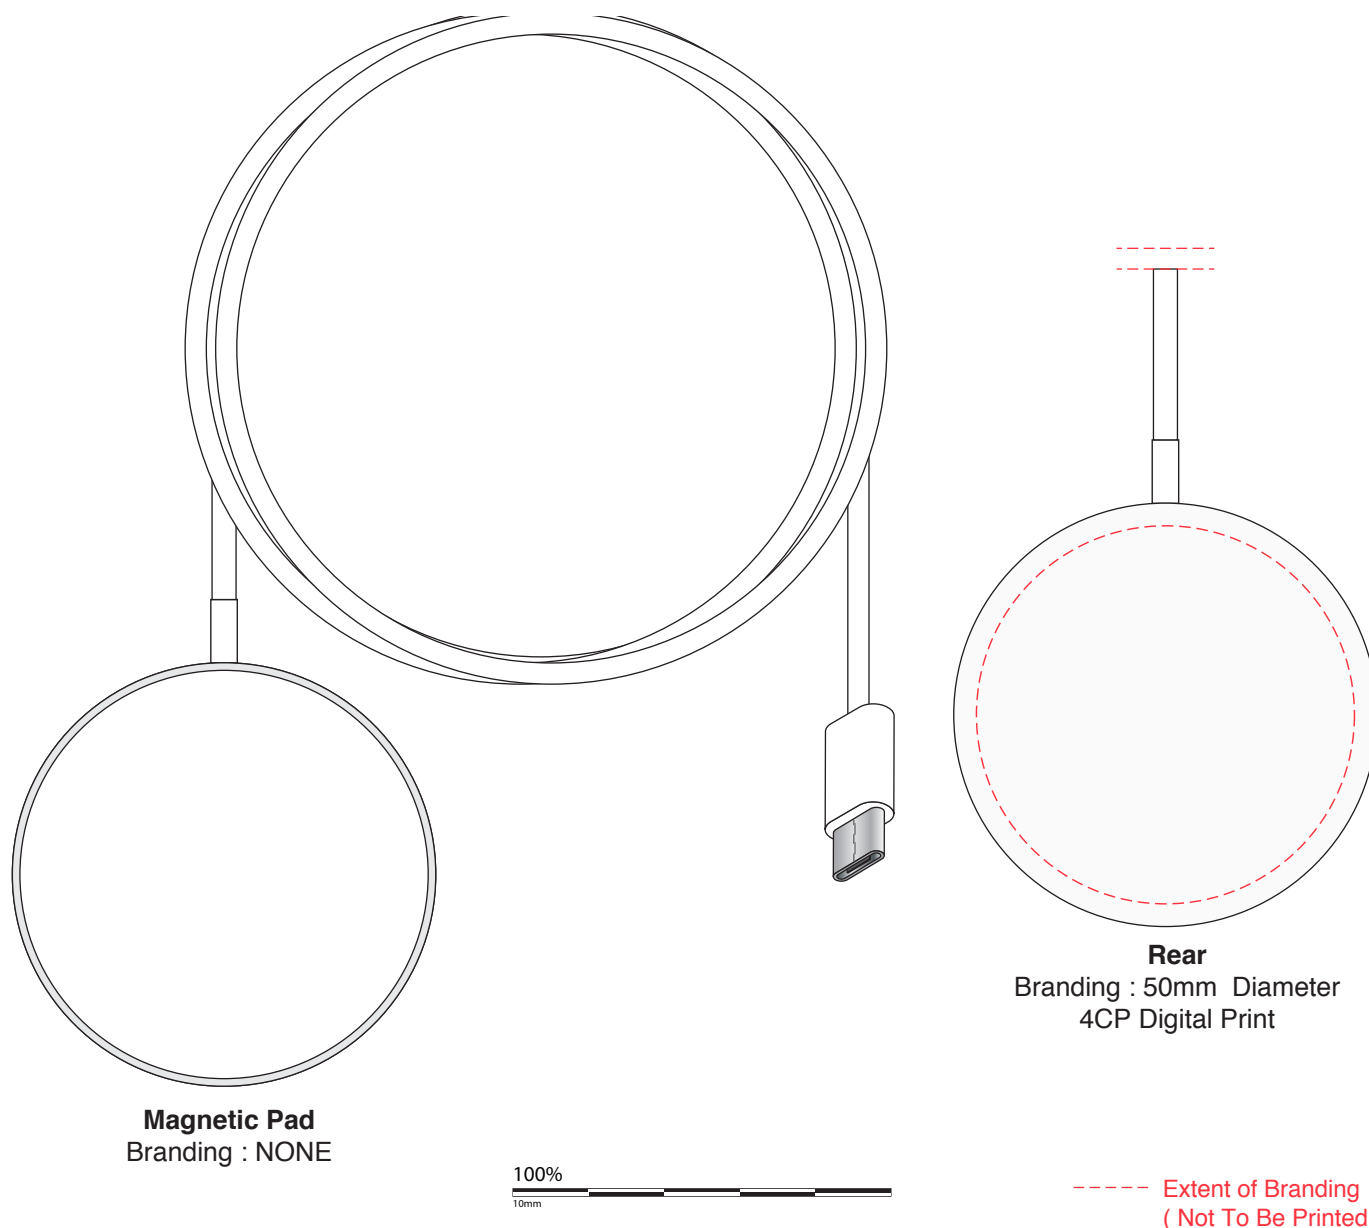

AR1059

Wolf Magnetic Wireless Charger

Branding Options: Pad Print, 4CP Digital Print

Product Size: 58 dia. x 6.0 mm

Colour: Product Colour: White/Black, White/Blue, White/Pink, White/White

Please follow these artwork guidelines • Use and supply vector-based artwork • Illustrator compatible EPS or PDF with all fonts outlined • Indicate any necessary colour details with the correct PMS colour • All Pantone colours need to be supplied as Pantone Coated (PMS C) colours • All specifics need to be "embedded" in the file, i.e. no linked artwork should be provided • Bleed is crucial when printing edge to edge. Artwork must extend beyond the finished and trim size dimensions.